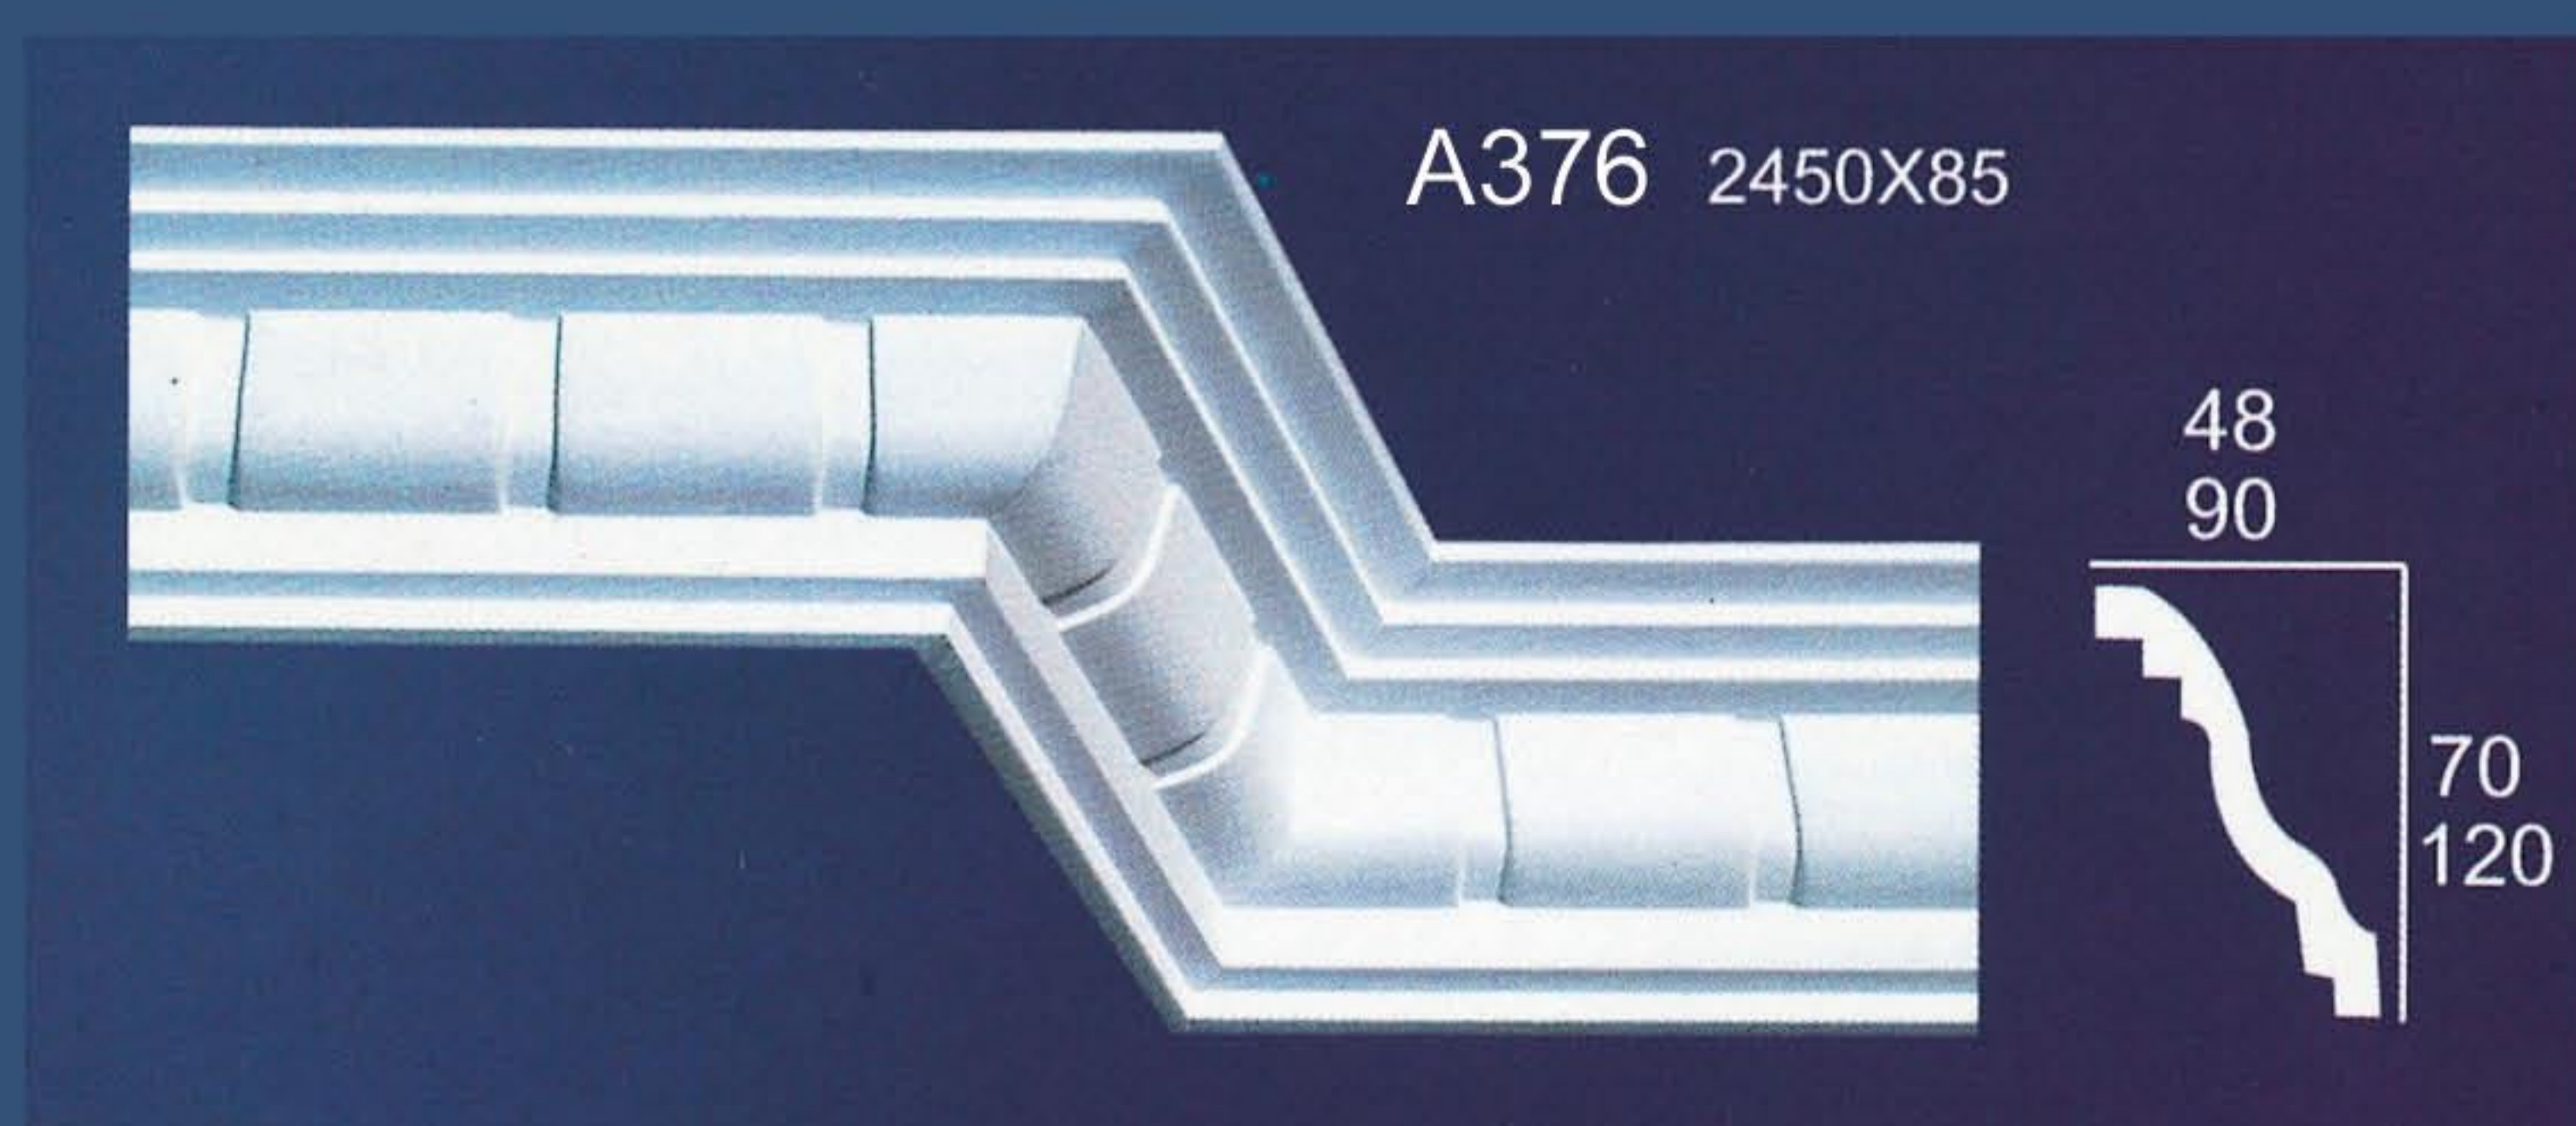

Dental and Contemporary Cornices

Size: mm