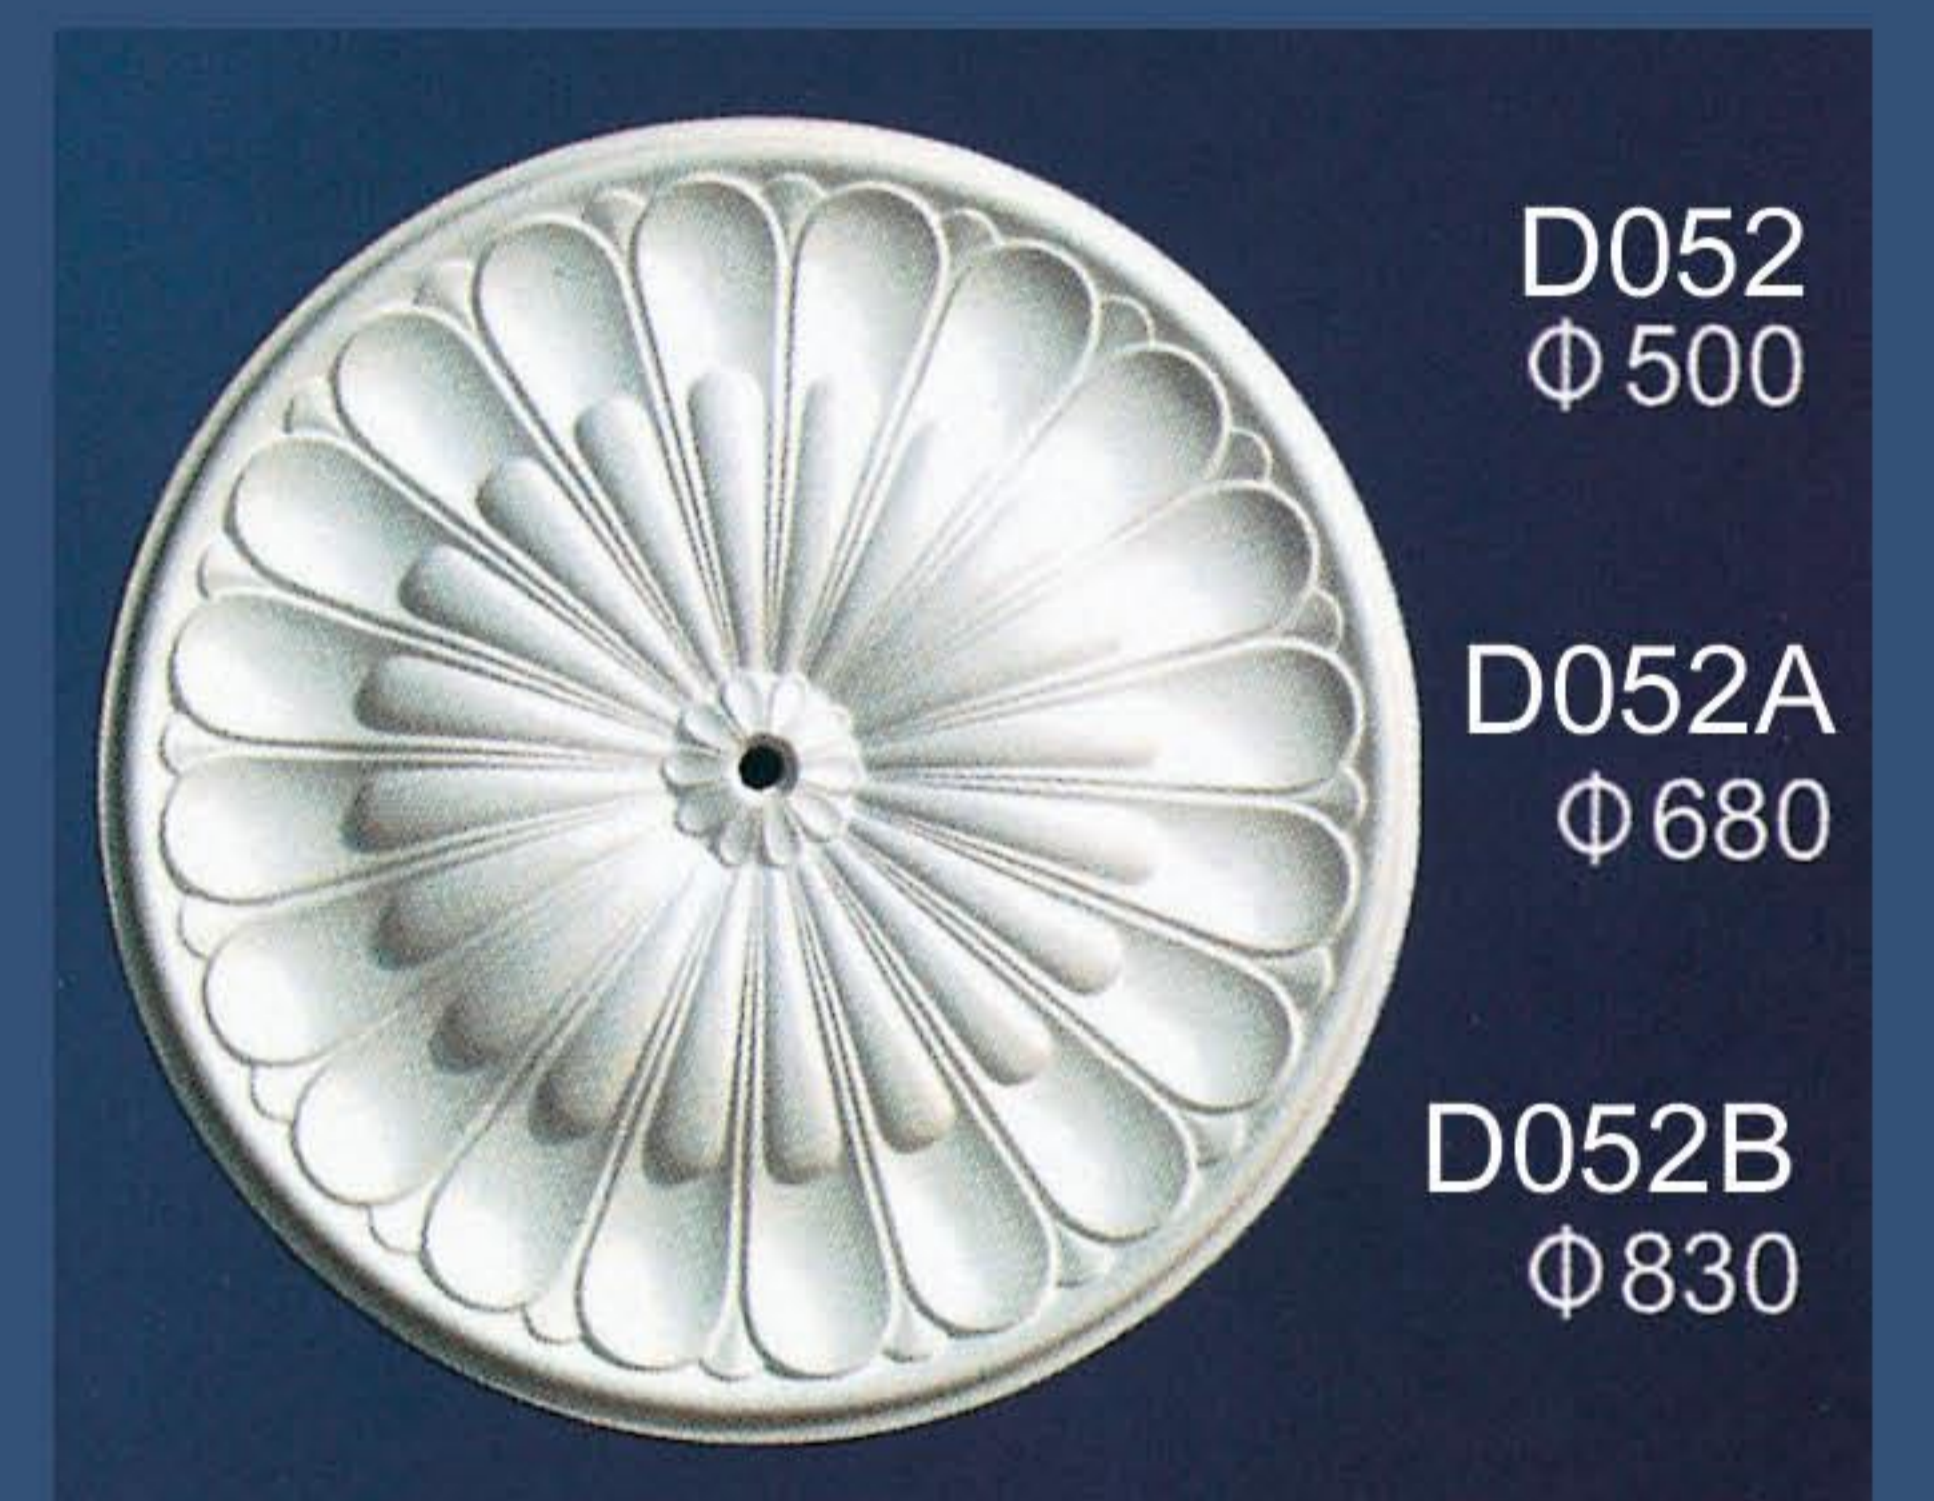

## Medium Ceiling Roses

Size: mm