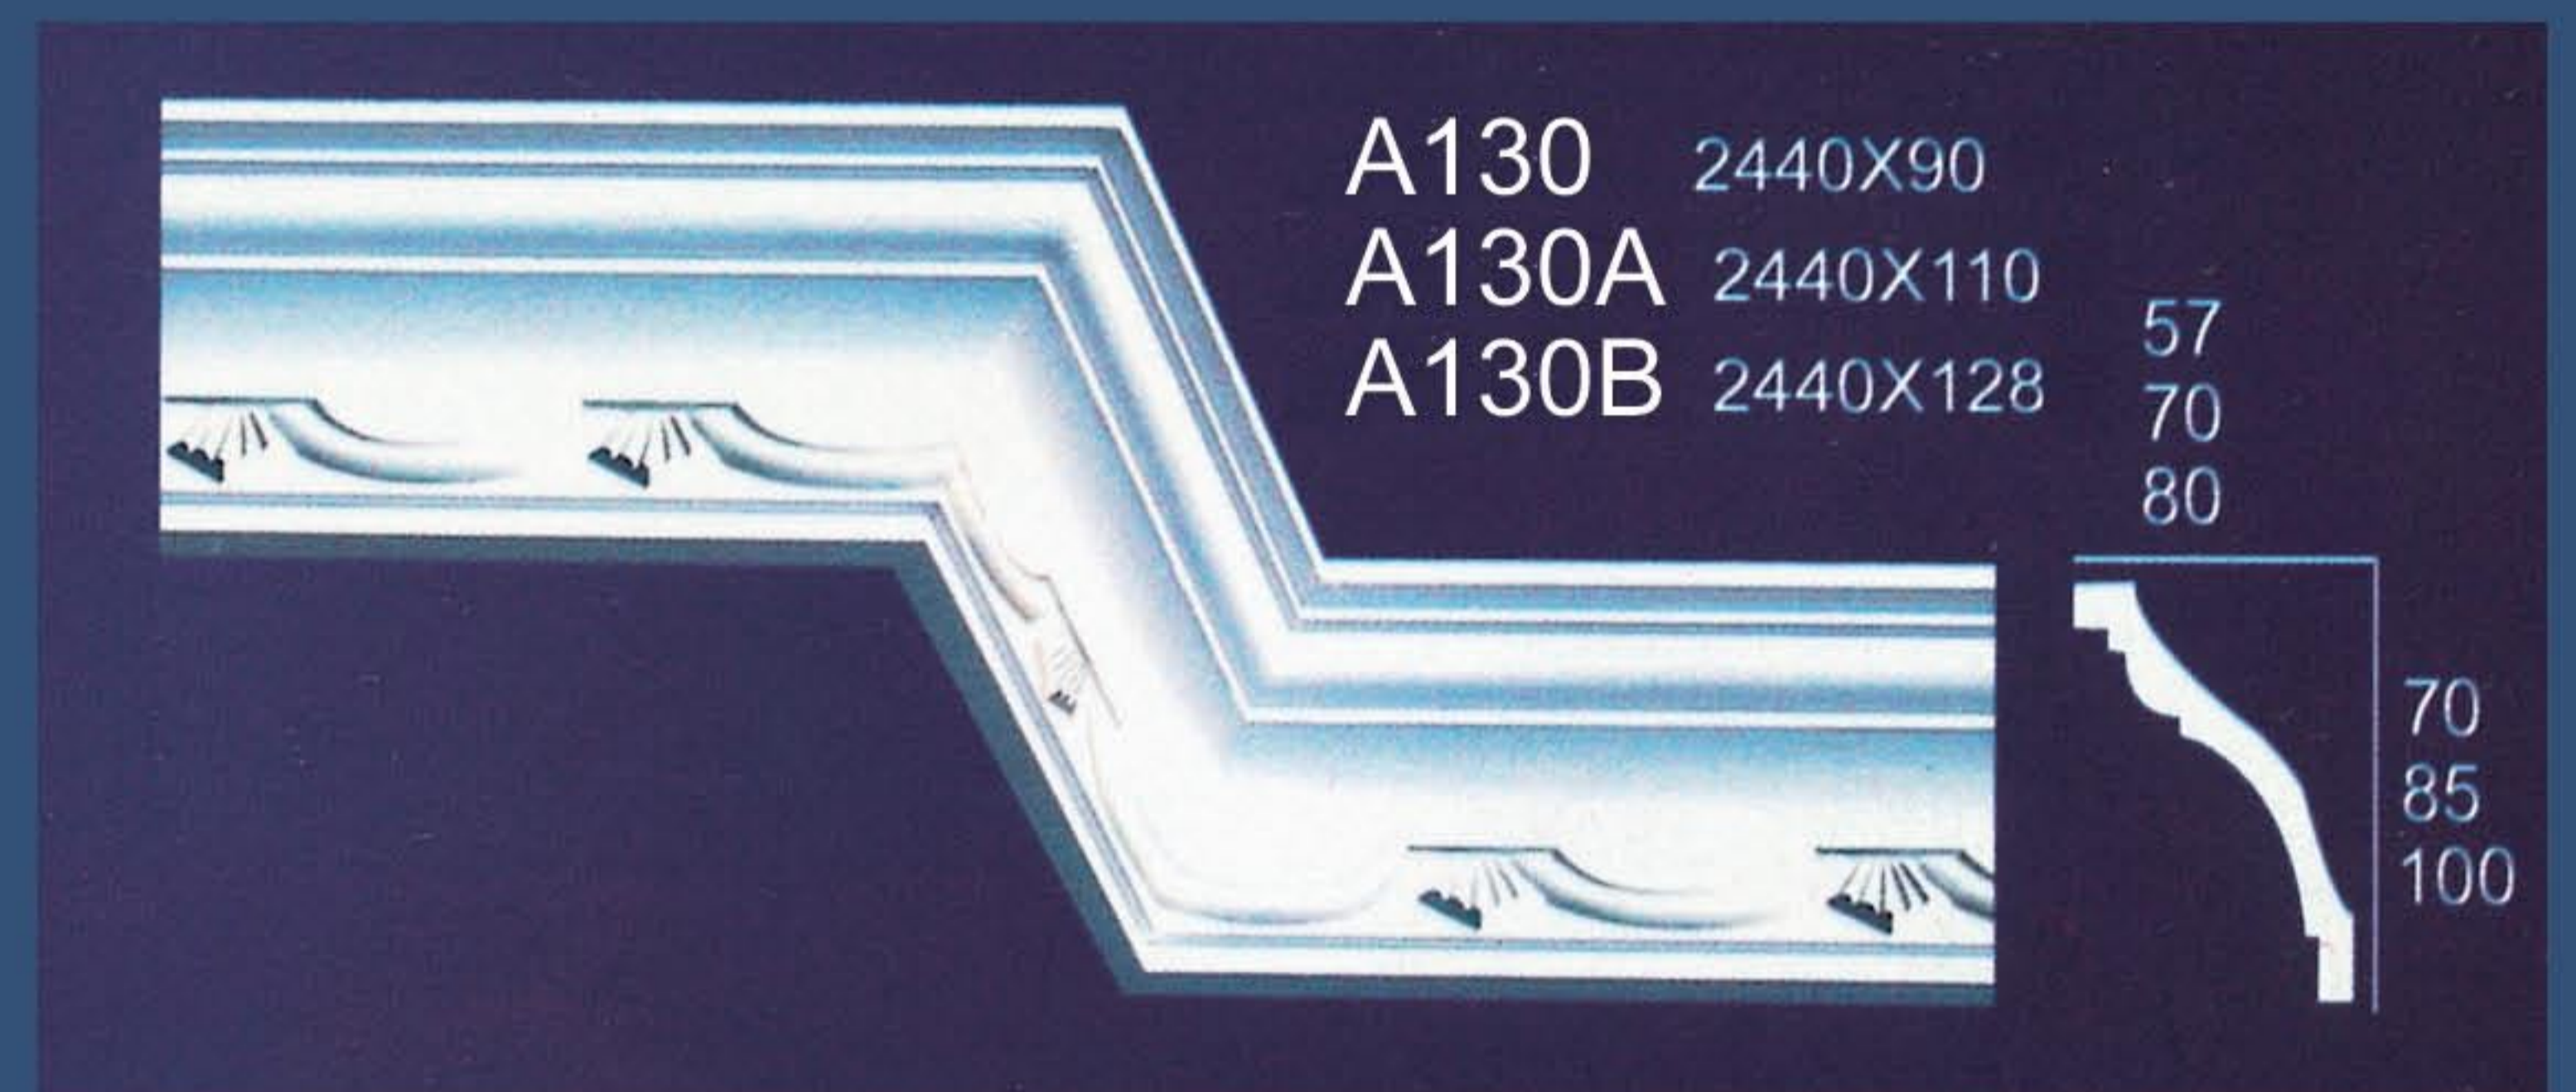

Dental and Contemporary Cornices

Size: mm