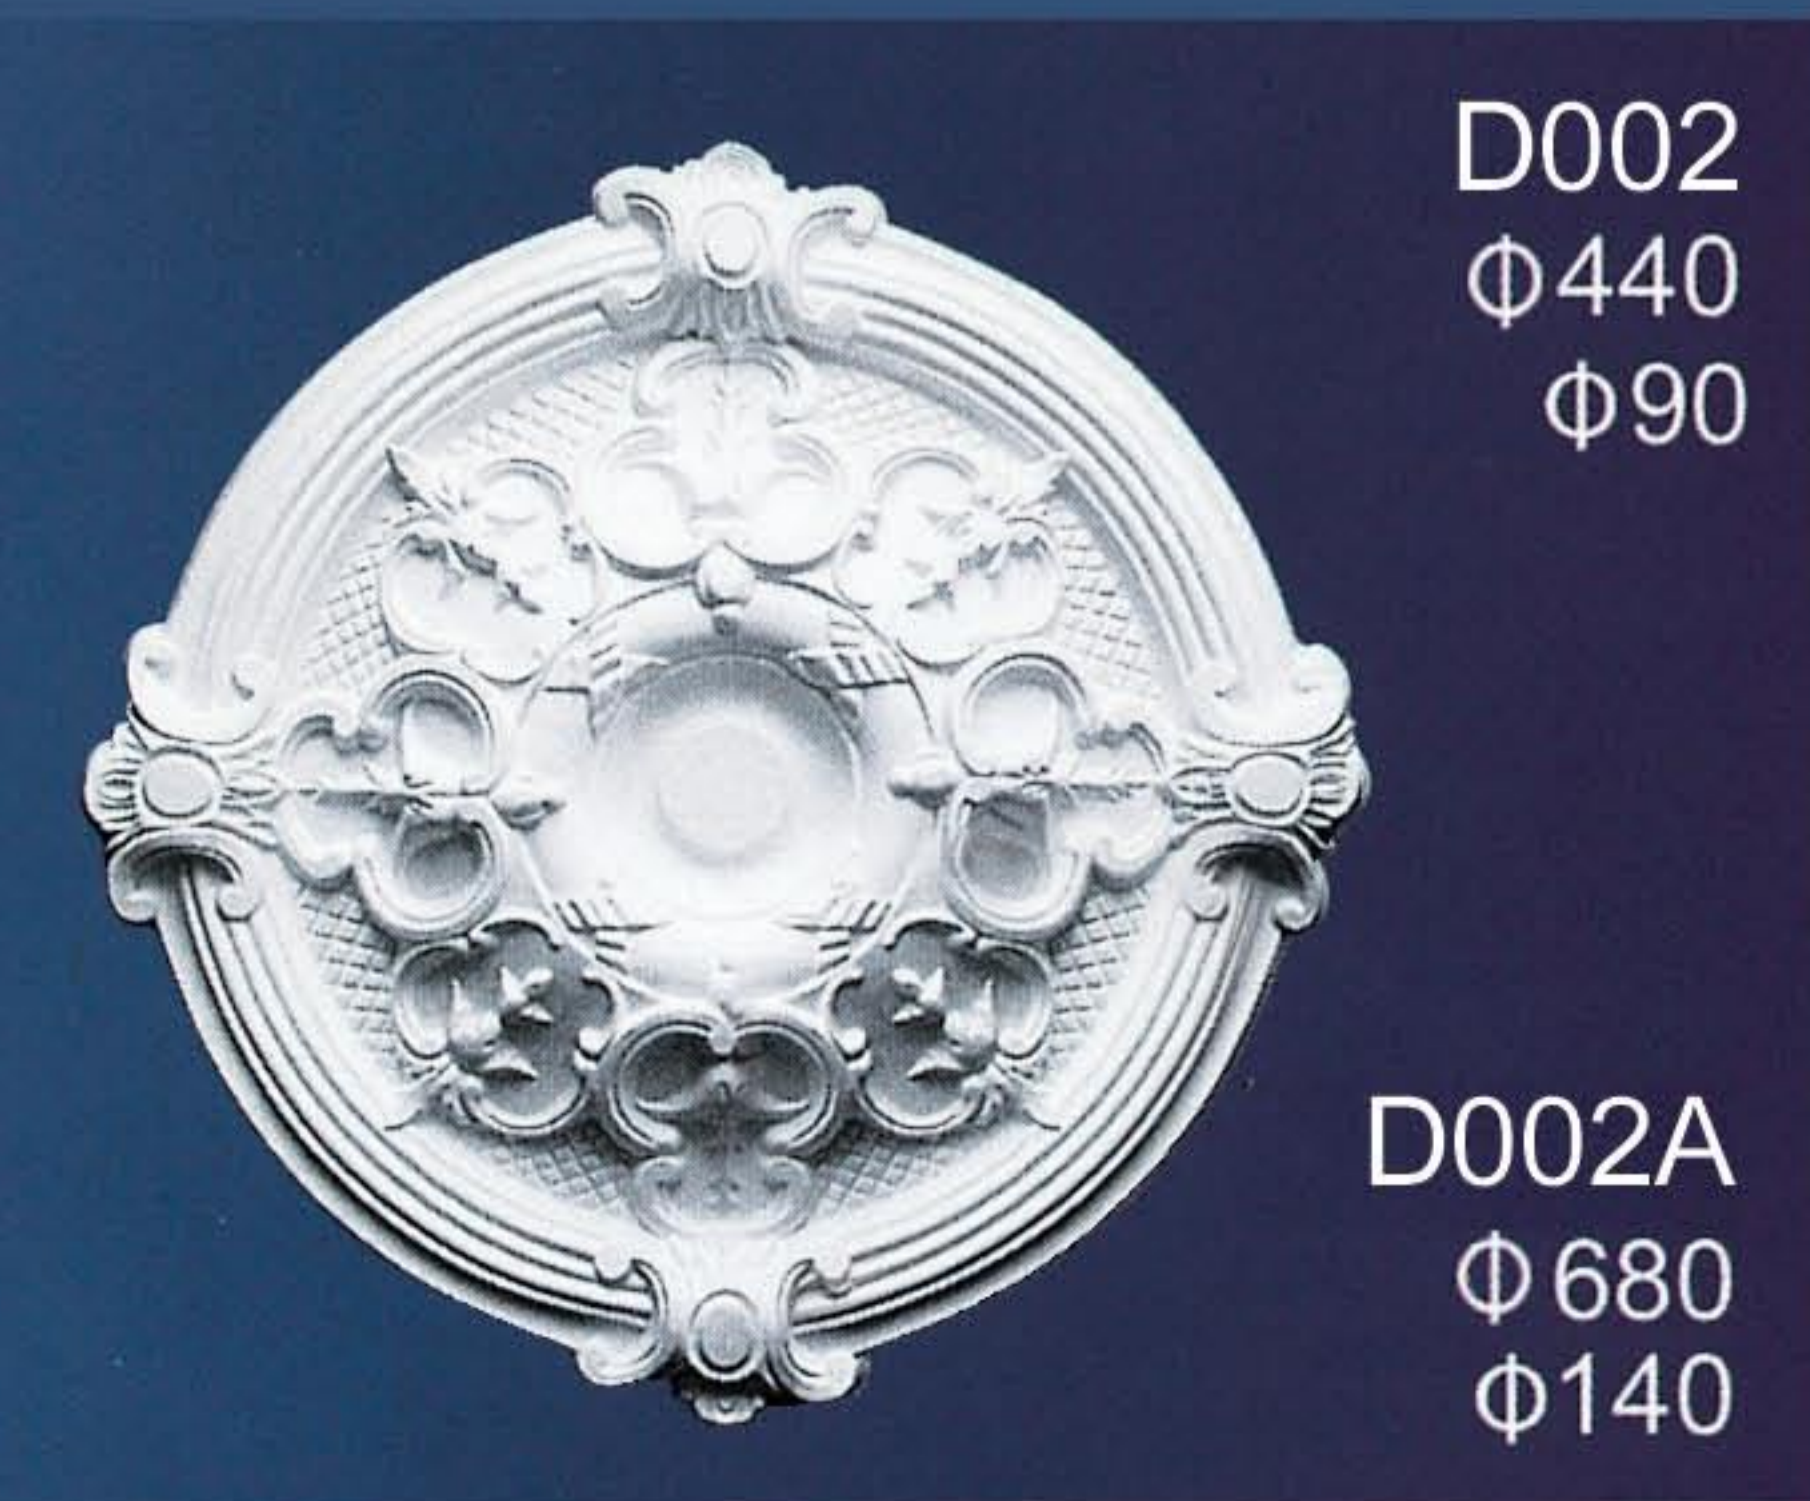

Small and Medium Ceiling Roses

Size: mm

D1016
Φ500