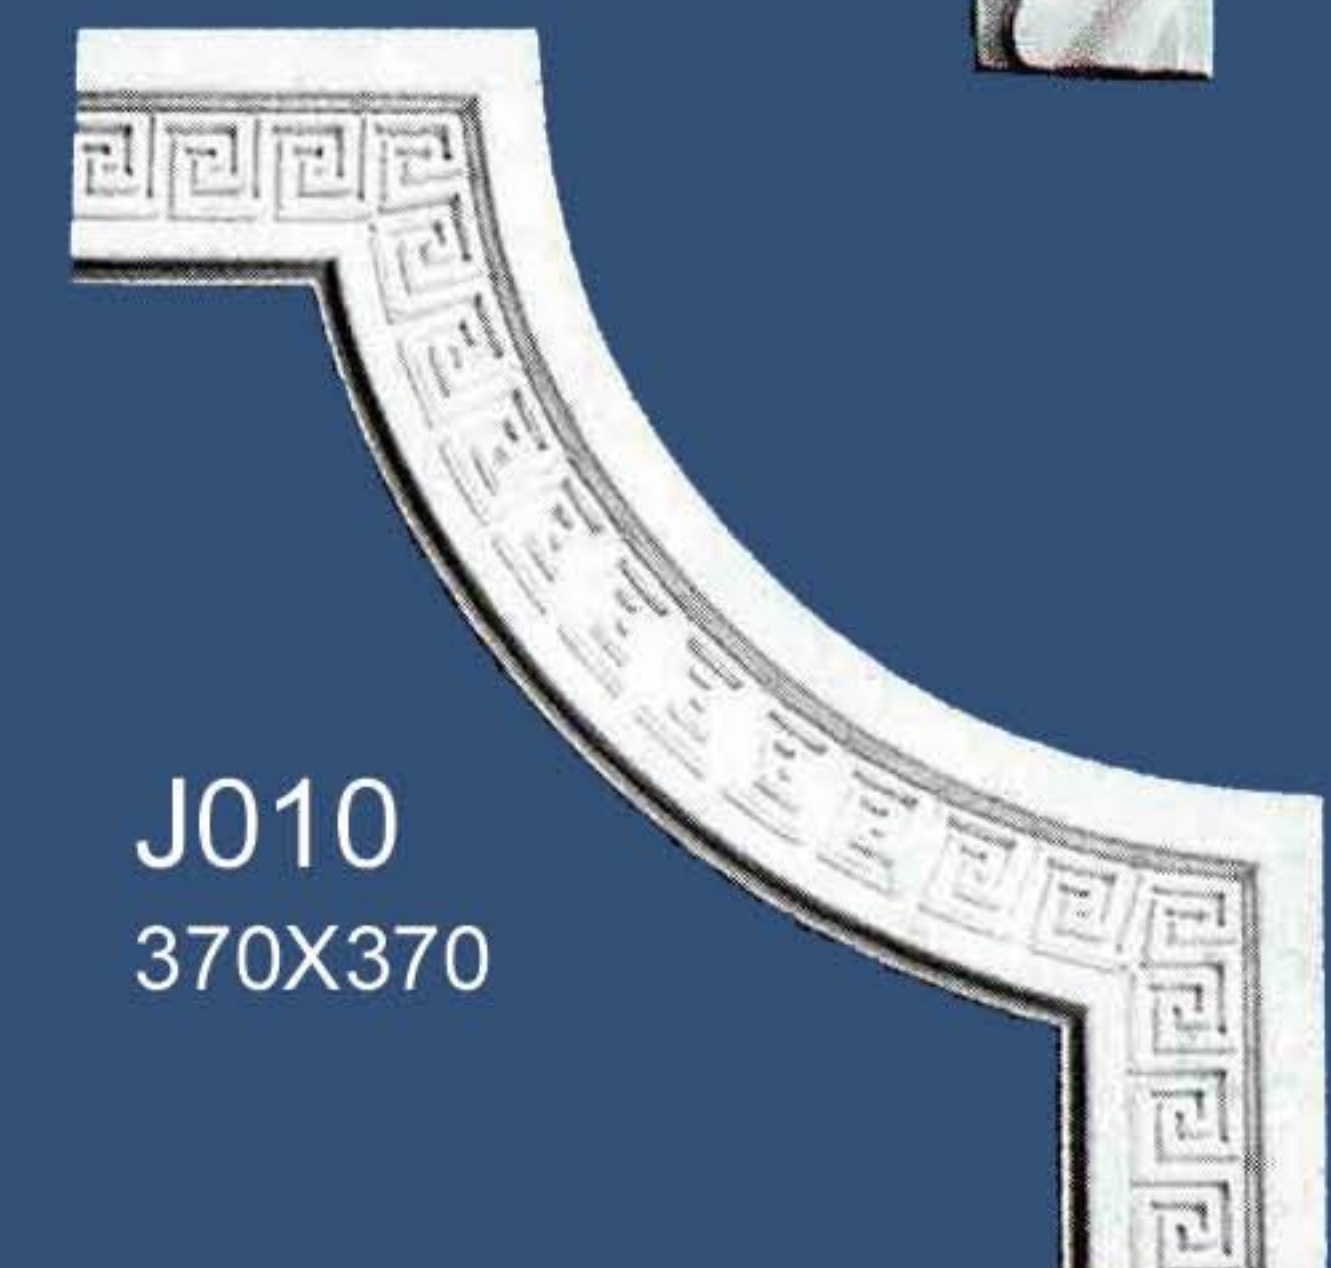

J010
370X370