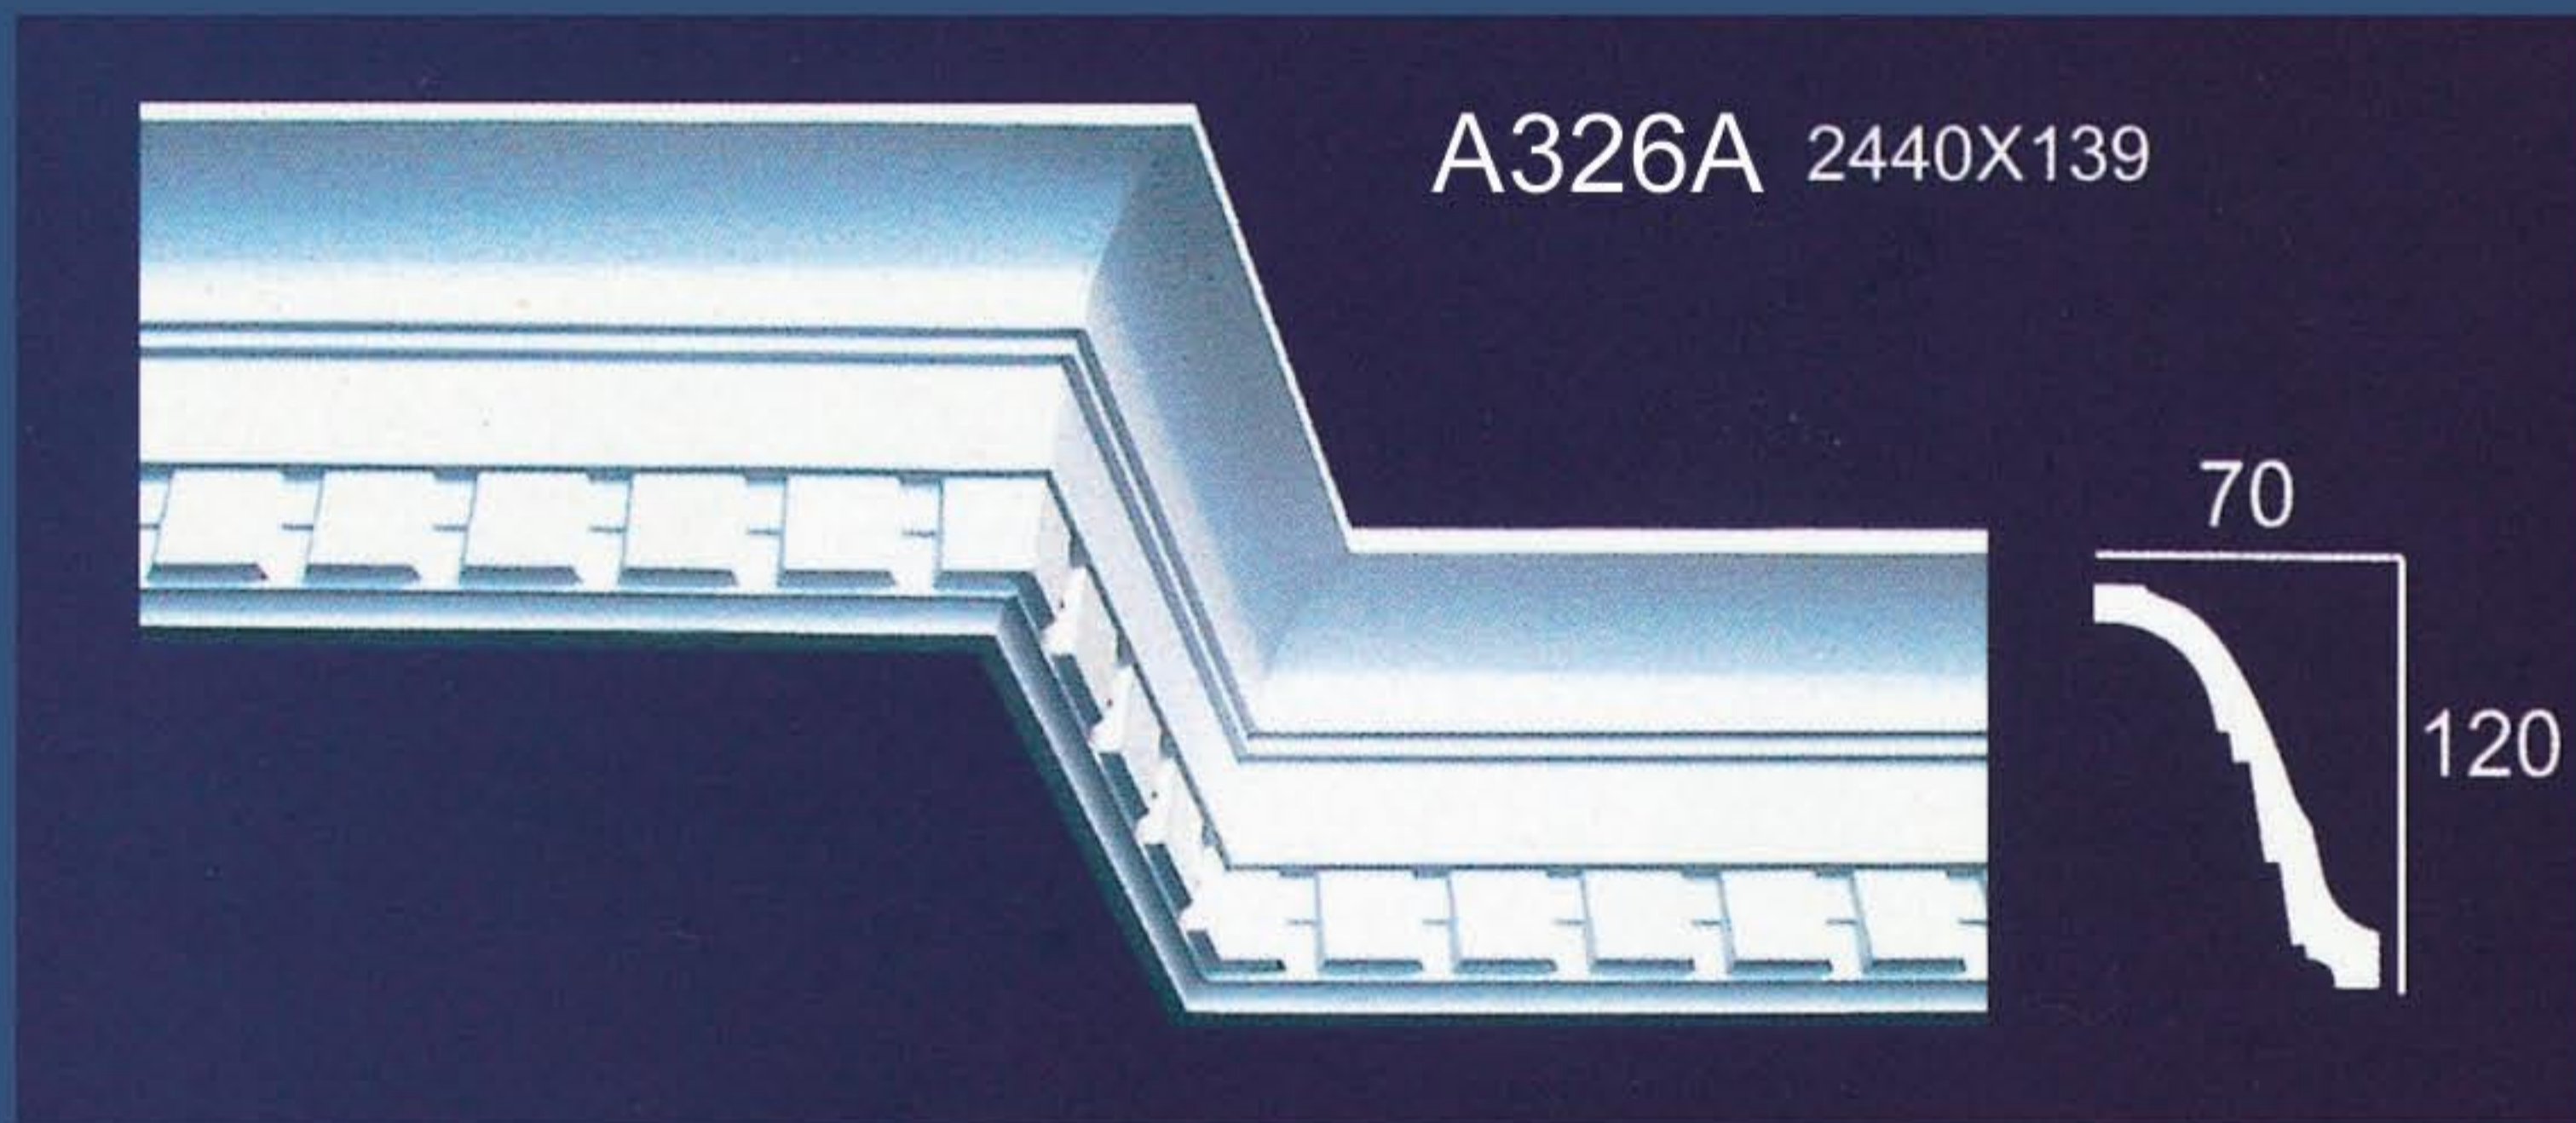

Dental and Contemporary Cornices

Size: mm